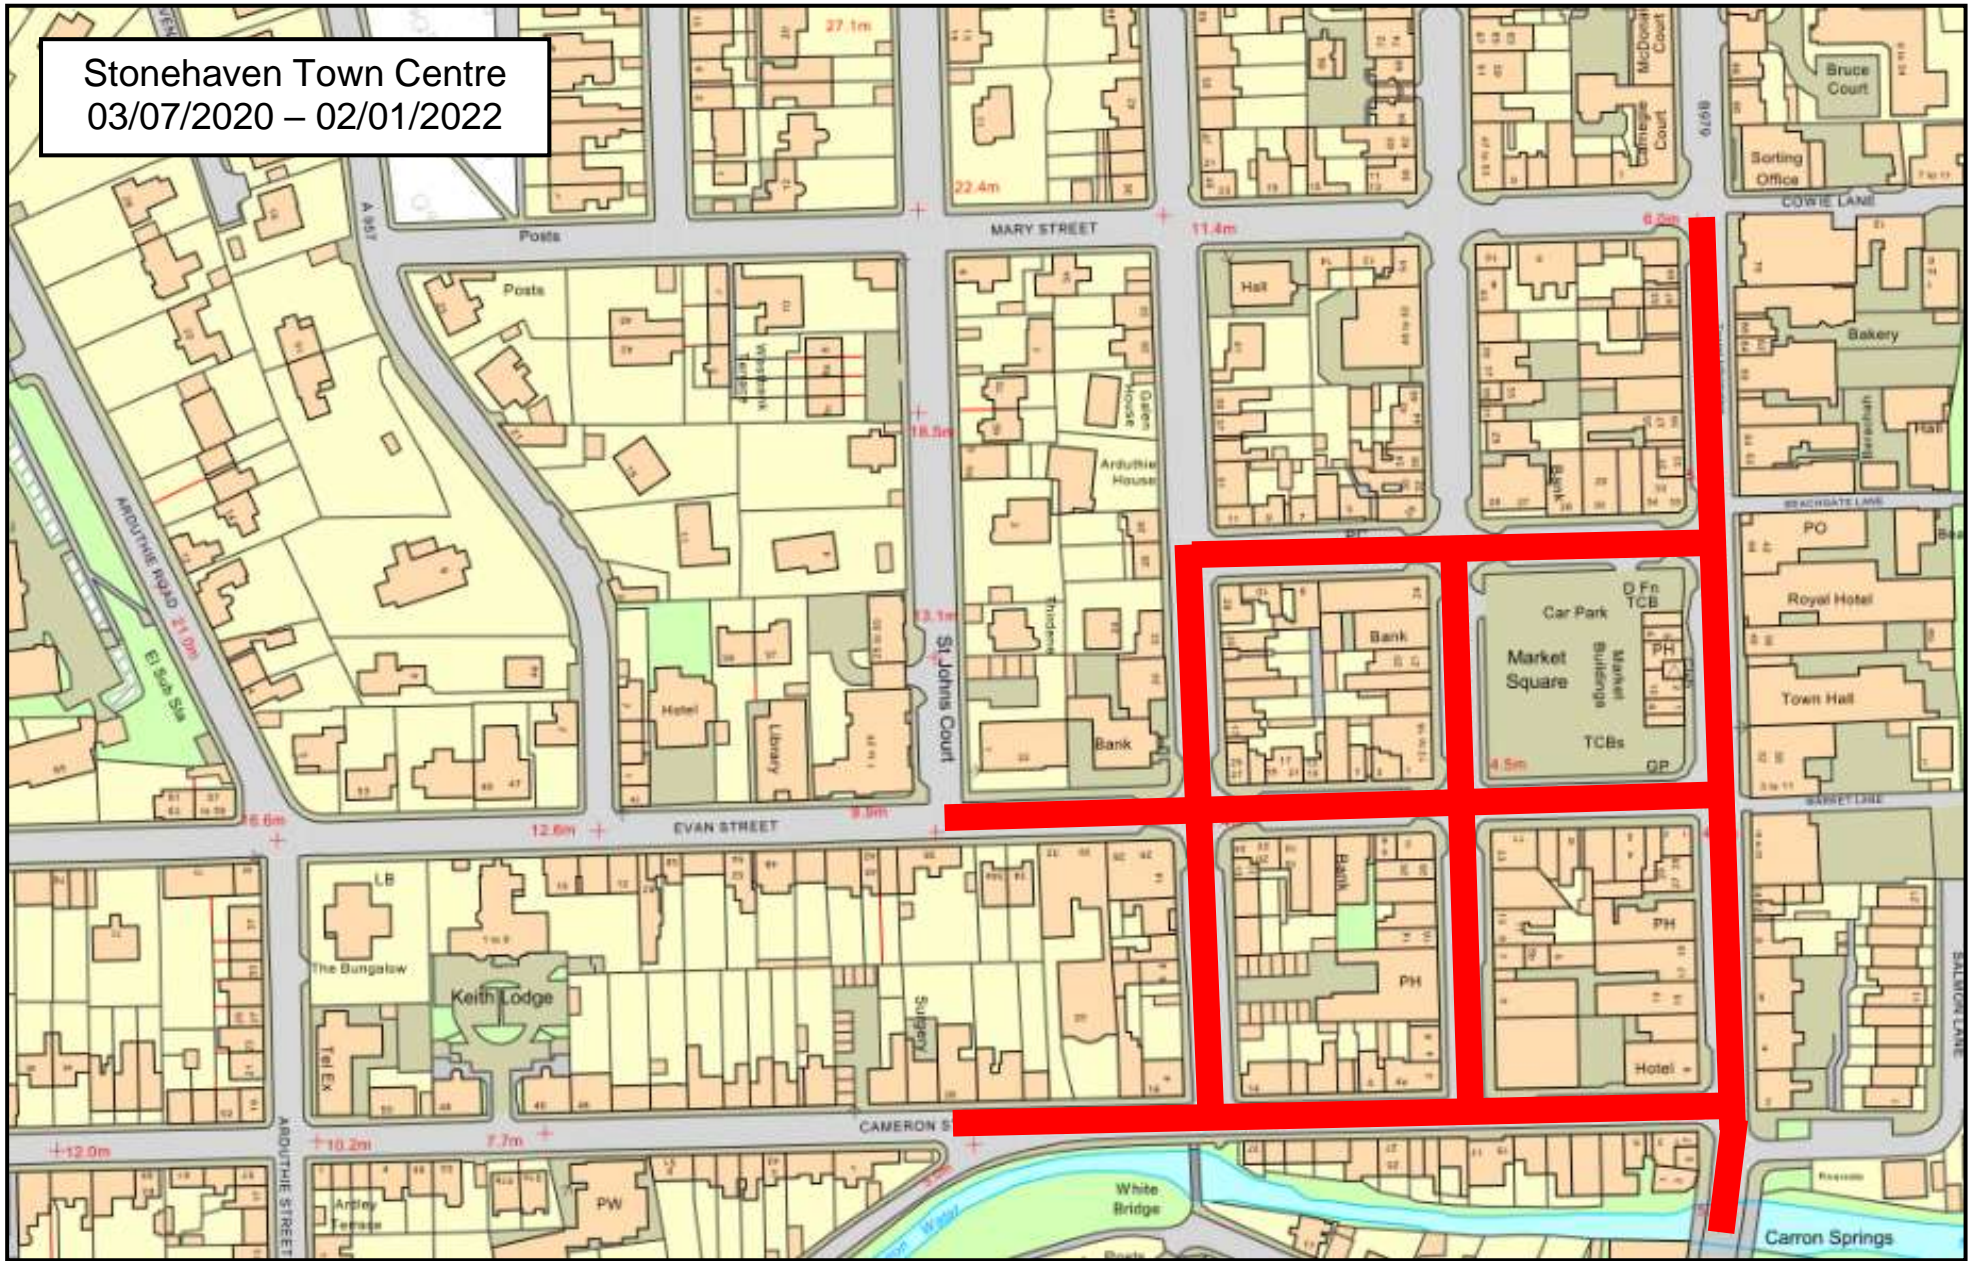

Stonehaven Town Centre
03/07/2020 – 02/01/2022

20 MPH Zone